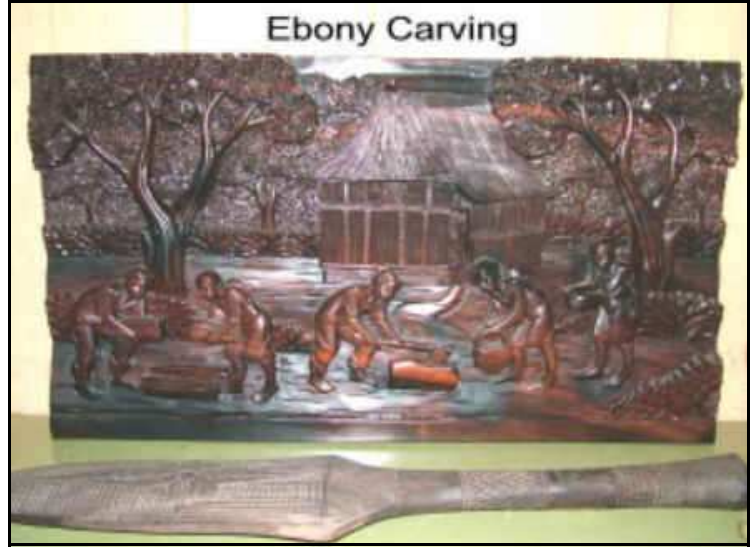

10 + 25' Length of Garden Soaker Hoses

And so much more.....U Buy - U Haul

PRICED TO MOVE IT OUT

Checked Past Moving & Estate Sales
Long Beach, WA

Temple Carvings 1960 India

Ebony Carving